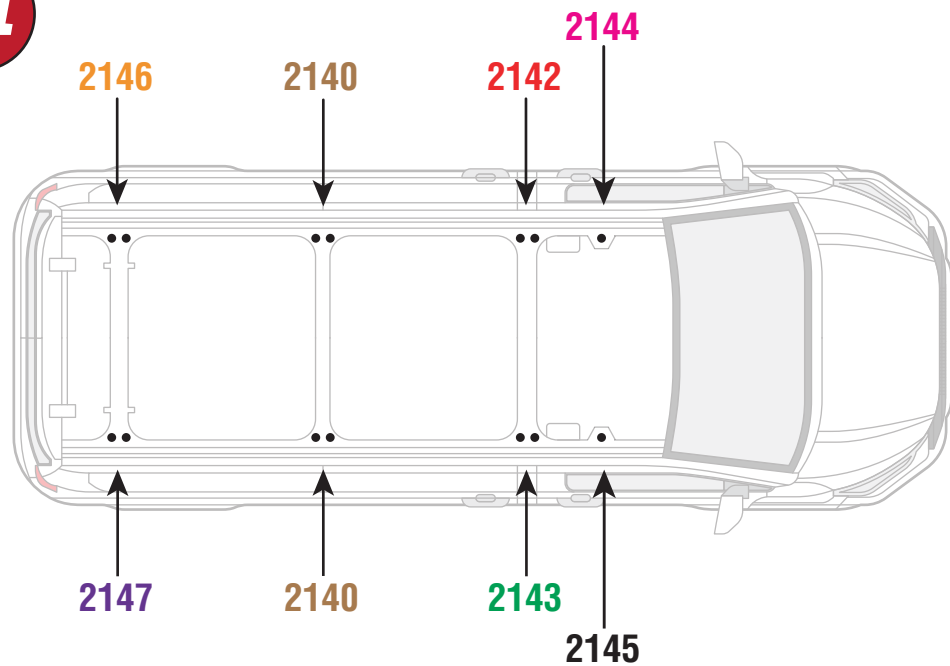

# 348-4-L1

**Vehicle:**  
 Ford Transit Custom 2023 on  
**Wheel Base:** L1  
**Roof Height:** H1  
**Rear Doors:** Twin

ULTI Bar Trade (Steel) =	<b>16KG</b>
ULTI Bar+ (Aluminium) =	<b>10.4KG</b>

**01****02**