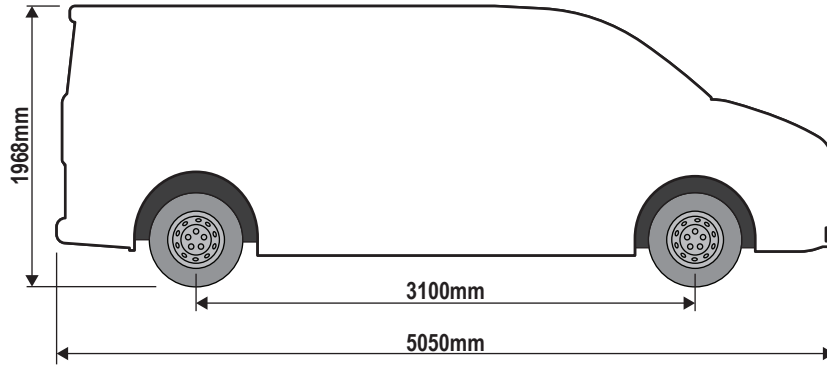

# 348-4-L1

**Vehicle:**  
 Ford Transit Custom 2023 on  
**Wheel Base:** L1  
**Roof Height:** H1  
**Rear Doors:** Twin

ULTI Bar Trade (Steel) =	<b>16KG</b>
ULTI Bar+ (Aluminium) =	<b>10.4KG</b>

**01****02**