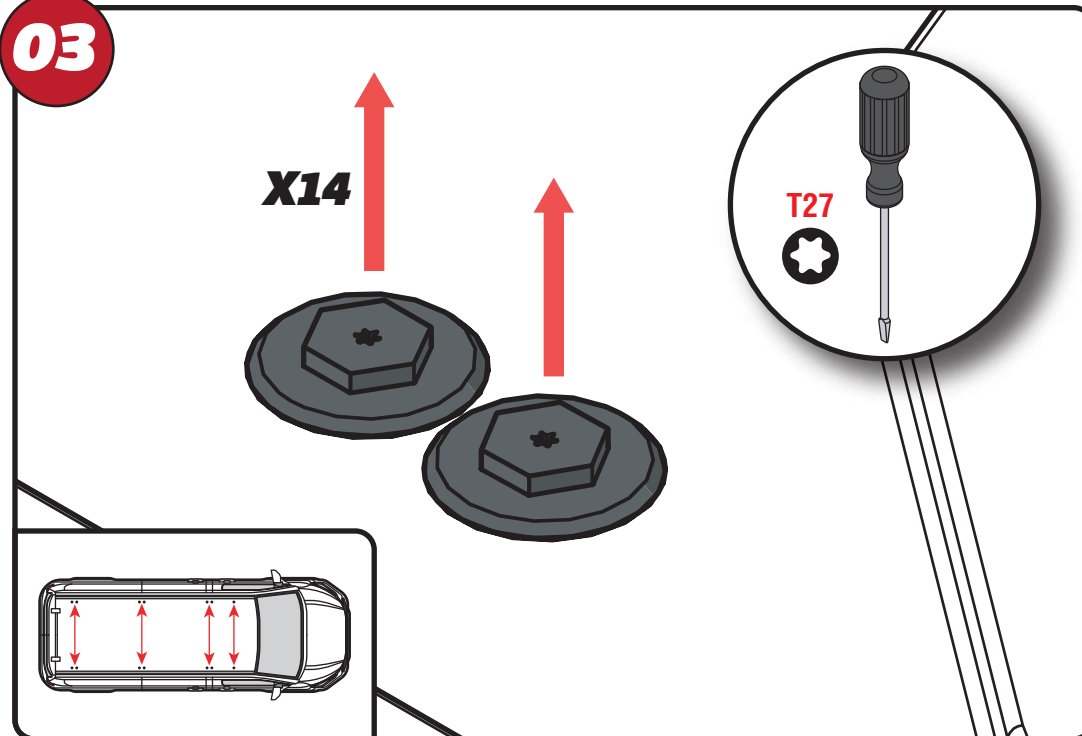

EN - STICK GASKETS TO ALL BRACKETS
DE - KLEBEN SIE DIE DICHTUNG AN ALLEN HALTERUNGEN
FR - COUSSINETS ADHÉSIFS À TOUS LES SUPPORTS
NL - PLAK PAKKING OP ALLE BEUGELS
ES - PEGA LAS ALMOHADILLAS A TODOS LOS SOPORTES
IT - ADESIVI GUARNIZIONI A TUTTE LE STAFFE

SV - FÄST GUMMI PÅ ALLA FÄSTEN
DA - KLÆB GUMMI PÅ ALLE BESLAG
NO - PLIST GUMMI PÅ ALLE BRACKETTER
PL - NAKLEJ USZCZELKI DO WSZYSTKICH WSPORNIKÓW
CS - PŘILEPTE TĚSNĚNÍ NA VŠECHNY DRŽÁKY

03