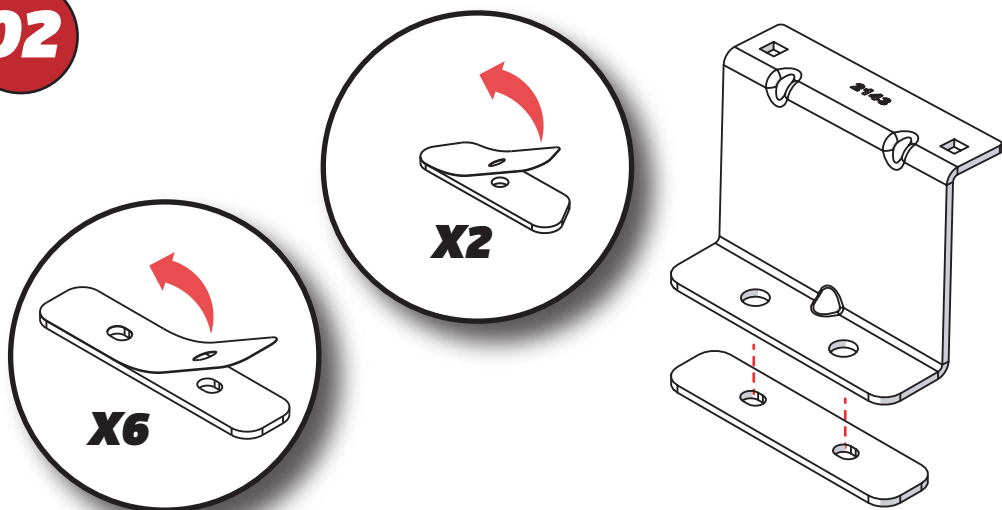

01

02

EN - STICK GASKETS TO ALL BRACKETS
DE - KLEBEN SIE DIE DICHTUNG AN ALLEN HALTERUNGEN
FR - COUSSINETS ADHÉSIFS À TOUS LES SUPPORTS
NL - PLAK PAKKING OP ALLE BEUGELS
ES - PEGA LAS ALMOHADILLAS A TODOS LOS SOPORTES
IT - ADESIVI GUARNIZIONI A TUTTE LE STAFFE

SV - FÄST GUMMI PÅ ALLA FÄSTEN
DA - KLÆB GUMMI PÅ ALLE BESLAG
NO - PLIST GUMMI PÅ ALLE BRACKETTER
PL - NAKLEJ USZCZELKI DO WSZYSTKICH WSPORNIKÓW
CS - PŘILEPTE TĚSNĚNÍ NA VŠECHNY DRŽÁKY

03