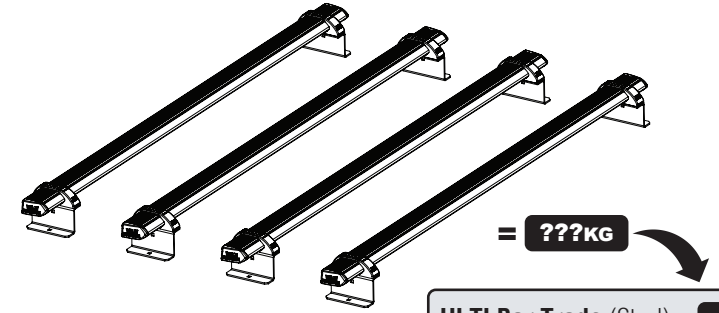

# 348-4-L1

**Vehicle:**  
 Ford Transit Custom 2023 on  
**Wheel Base:** L1  
**Roof Height:** H1  
**Rear Doors:** Twin

ULTI Bar Trade (Steel) =	<b>16KG</b>
ULTI Bar+ (Aluminium) =	<b>10.4KG</b>

**01****02**