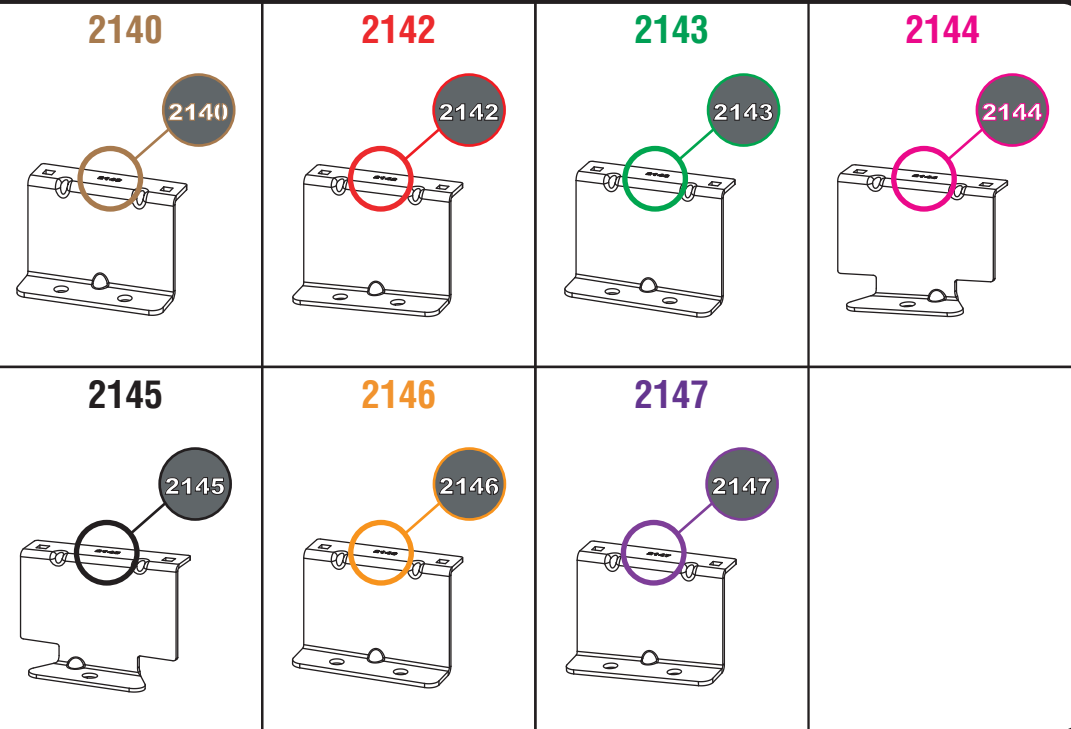

01

02

EN - STICK GASKETS TO ALL BRACKETS
DE - KLEBEN SIE DIE DICHTUNG AN ALLEN HALTERUNGEN
FR - COUSSINETS ADHÉSIFS À TOUS LES SUPPORTS
NL - PLAK PAKKING OP ALLE BEUGELS
ES - PEGA LAS ALMOHADILLAS A TODOS LOS SOPORTES
IT - ADESIVI GUARNIZIONI A TUTTE LE STAFFE

SV - FÄST GUMMI PÅ ALLA FÄSTEN
DA - KLÆB GUMMI PÅ ALLE BESLAG
NO - PLIST GUMMI PÅ ALLE BRACKETTER
PL - NAKLEJ USZCZELKI DO WSZYSTKICH WSPORNIKÓW
CS - PŘILEPTE TĚSNĚNÍ NA VŠECHNY DRŽÁKY

03